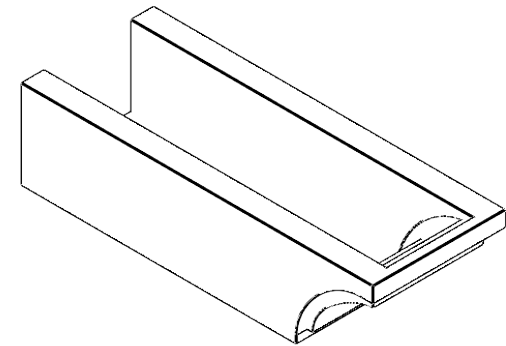

ITEM NUMBER: RFTURO060X04000X16000X004RIV00RCPR

6"W X 4"H X 16"L TIMBERTHANE ROUGH CEDAR RIVERA FAUX WOOD OPEN RAFTER TAIL, 4"L END, PRIMED TAN

GENERATED DATE : 03/02/2023

EKENA MILLWORK
 2300 WEST MAIN ST.
 CLARKSVILLE, TX 75426
 TOLL FREE: 866-607-0453
 WWW.EKENAMILLWORK.COM

NOTES

1. INSTALLATION TO BE COMPLETED IN ACCORDANCE WITH MANUFACTURER'S SPECIFICATIONS.
2. DRAWING MAY NOT BE TO SCALE
3. THIS DRAWING IS INTENDED FOR DESIGN AND PLANNING PURPOSES ONLY.
4. ALL INFORMATION CONTAINED HEREIN WAS CURRENT AT THE TIME OF DEVELOPMENT BUT MUST BE REVIEWED AND APPROVED BY THE PRODUCT MANUFACTURER TO BE CONSIDERED ACCURATE.
5. TIMBERTHANE ARCHITECTURAL PRODUCTS ARE MADE FROM HIGH DENSITY URETHANE AND COME FACTORY PRIMED