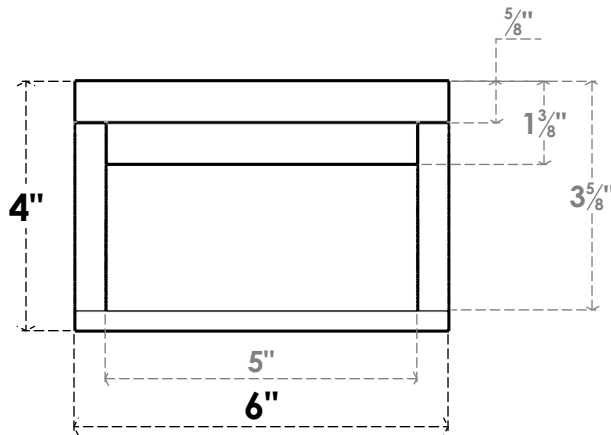

ITEM NUMBER: RFTURO060X04000X16000X004RIV00RCPR

6"W X 4"H X 16"L TIMBERTHANE ROUGH CEDAR RIVERA FAUX WOOD OPEN RAFTER TAIL, 4"L END, PRIMED TAN

GENERATED DATE : 03/02/2023

EKENA MILLWORK
 2300 WEST MAIN ST.
 CLARKSVILLE, TX 75426
 TOLL FREE: 866-607-0453
 WWW.EKENAMILLWORK.COM

NOTES

1. INSTALLATION TO BE COMPLETED IN ACCORDANCE WITH MANUFACTURER'S SPECIFICATIONS.
2. DRAWING MAY NOT BE TO SCALE
3. THIS DRAWING IS INTENDED FOR DESIGN AND PLANNING PURPOSES ONLY.
4. ALL INFORMATION CONTAINED HEREIN WAS CURRENT AT THE TIME OF DEVELOPMENT BUT MUST BE REVIEWED AND APPROVED BY THE PRODUCT MANUFACTURER TO BE CONSIDERED ACCURATE.
5. TIMBERTHANE ARCHITECTURAL PRODUCTS ARE MADE FROM HIGH DENSITY URETHANE AND COME FACTORY PRIMED