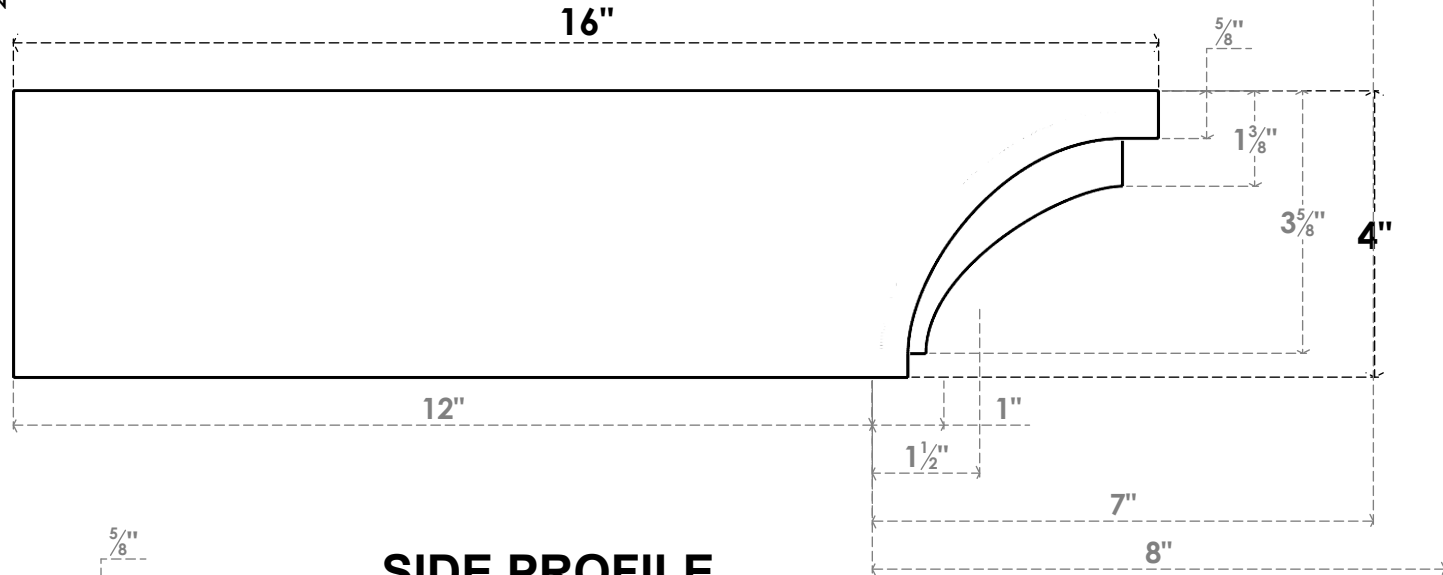

ITEM NUMBER: RFTURO060X04000X16000X004RIV00RCPR

6"W X 4"H X 16"L TIMBERTHANE ROUGH CEDAR RIVERA FAUX WOOD OPEN RAFTER TAIL, 4"L END, PRIMED TAN

GENERATED DATE : 03/02/2023

EKENA MILLWORK
 2300 WEST MAIN ST.
 CLARKSVILLE, TX 75426
 TOLL FREE: 866-607-0453
 WWW.EKENAMILLWORK.COM

NOTES

1. INSTALLATION TO BE COMPLETED IN ACCORDANCE WITH MANUFACTURER'S SPECIFICATIONS.
2. DRAWING MAY NOT BE TO SCALE
3. THIS DRAWING IS INTENDED FOR DESIGN AND PLANNING PURPOSES ONLY.
4. ALL INFORMATION CONTAINED HEREIN WAS CURRENT AT THE TIME OF DEVELOPMENT BUT MUST BE REVIEWED AND APPROVED BY THE PRODUCT MANUFACTURER TO BE CONSIDERED ACCURATE.
5. TIMBERTHANE ARCHITECTURAL PRODUCTS ARE MADE FROM HIGH DENSITY URETHANE AND COME FACTORY PRIMED